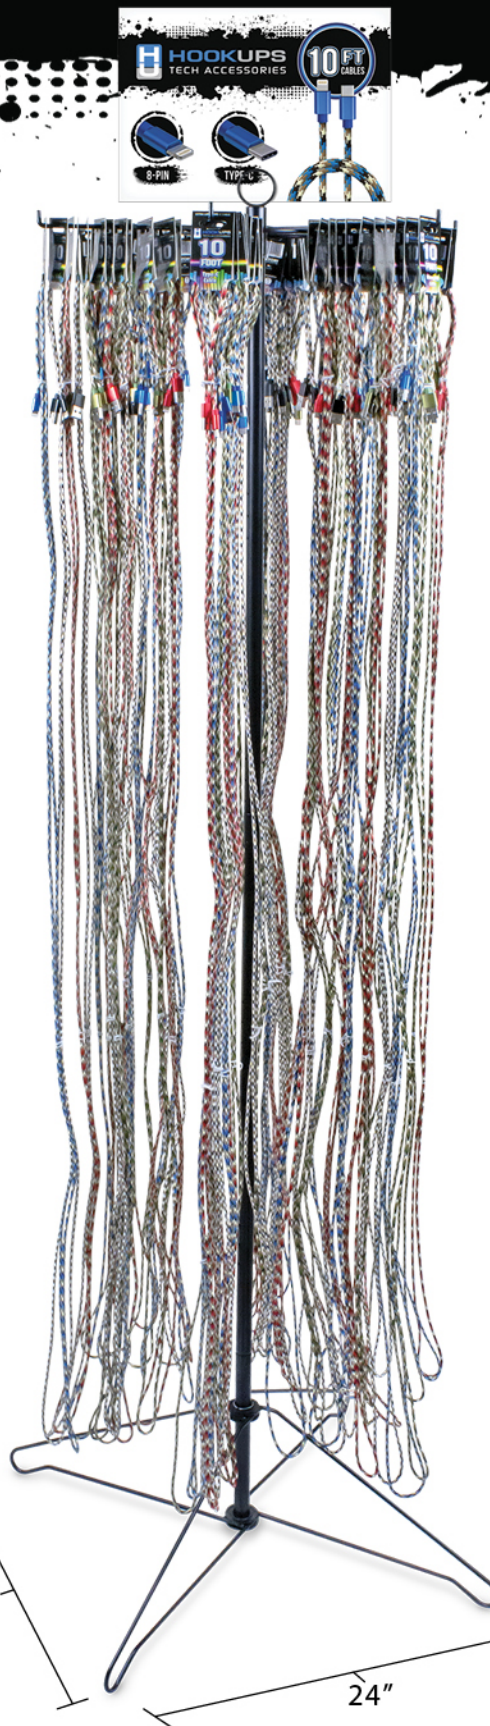

10' CABLES

4 UNIQUE COLORS

Unit SRP
$9.99

8-Pin to USB
Unit Item #: TU70109
Display QTY: 24