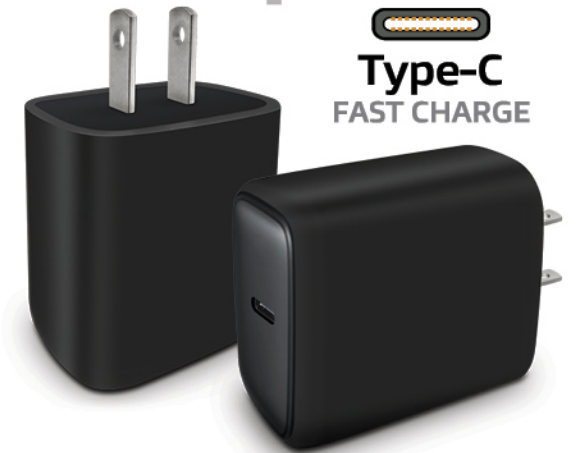

Lasts 2 Hours
Earbuds & Charging Box Life

i54 Platinum Tech Accessories
True Wireless Earbuds
PDQ Display

Unit Item #:	P14010
Display Count:	6
Unit SRP:	\$24.99

i54

20w Wall CHARGER

20 WATT

FAST CHARGE
*Fast-charge cables must be used with fast-charge chargers for fast-charge results.